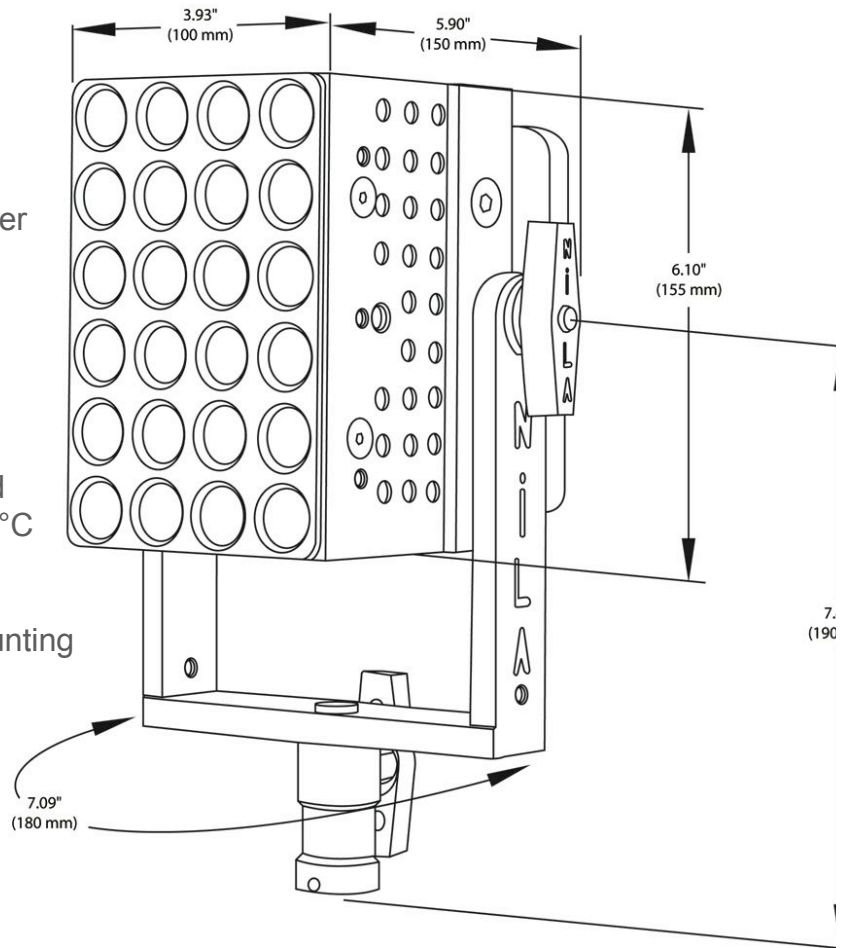

## Technical Specifications:

- Quick change lenses
- Extremely rugged and durable
- ETL and CE listed
- On board power supply with integrated dimmer
- 90 to 250 volts AC/DC input
- Fully dimmable 0-100%
- Power draw 50 to 70 watt @ 120 volts
- Advanced Nila Net networking
- DMX controllable
- 20,000 + hours life
- Stackable: reconfigure size of light in the field
- Operating ambient temperature -40°C to +50°C
- Instant on/off
- Trouble free at subzero temperatures
- (2) 3/8"-16 threaded holes for additional mounting
- Mounts to Jr. receiver or 5/8" baby pin
- 2 color temperatures 5,800° K or 3,400° K
- Interchangeable color correction
- Chimera brackets
- Barn Doors
- Egg Crates
- Remote location battery kits:
  - Juice Pack to power a single Nila
  - Power Pack powers up to six Nilas
  - Nila adaptor for Anton Bauer batteries