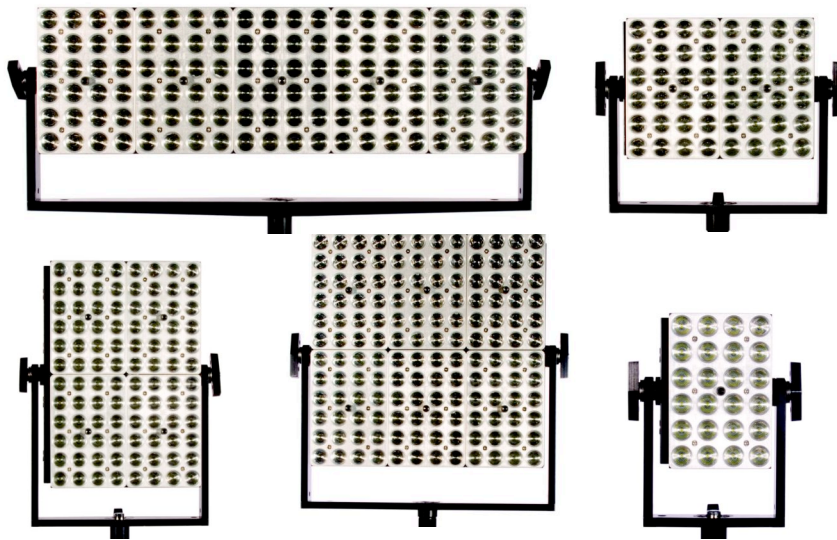

Nila is a revolutionary new lighting solution for the entertainment industry. We Deliver unmatched lighting performance and product versatility while setting an unprecedented environmental standard. Nila offers:

- Dramatically reduced electric load
- Dramatically reduced air conditioning load
- Interchangeable lenses
- Lamp life exceeding 20,000 hours
- Location ready durability
- Fully recyclable “Cradle-to-Cradle” design
- Advanced Nila Net networking

I used Nilas on *Quantum of Solace*. We regularly mounted groups of them on the hoods of cars and powered them from the car’s battery. Even in full tropical sunlight, they were very effective--convincing and realistic without looking “lit.”
--Roberto Schaefer, ASC.

Nila replaces traditional fixtures with modular Blocks. Individual Blocks stack together to provide 200-1200 watt daylight (HMI) or 350-2000 watt tungsten light equivalent output. Nila does not flicker or break, even in the harshest environments. Built in dimmers are DMX controllable. The 90-240 volt supply only draws 65W of power (at 120volts).