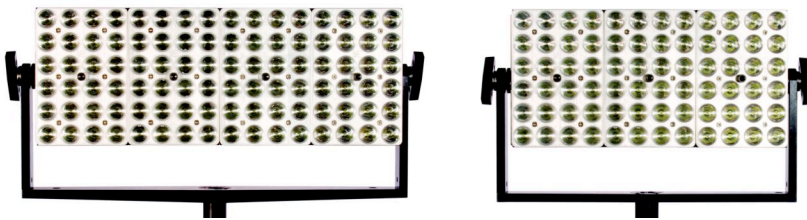

Nila replaces traditional fixtures with modular Blocks. Individual Blocks stack together to provide 200-1200 watt daylight (HMI) or 350-2000 watt tungsten light equivalent output. Nila does not flicker or break, even in the harshest environments. Built in dimmers are DMX controllable. The 90-240 volt supply only draws 65W of power (at 120volts).